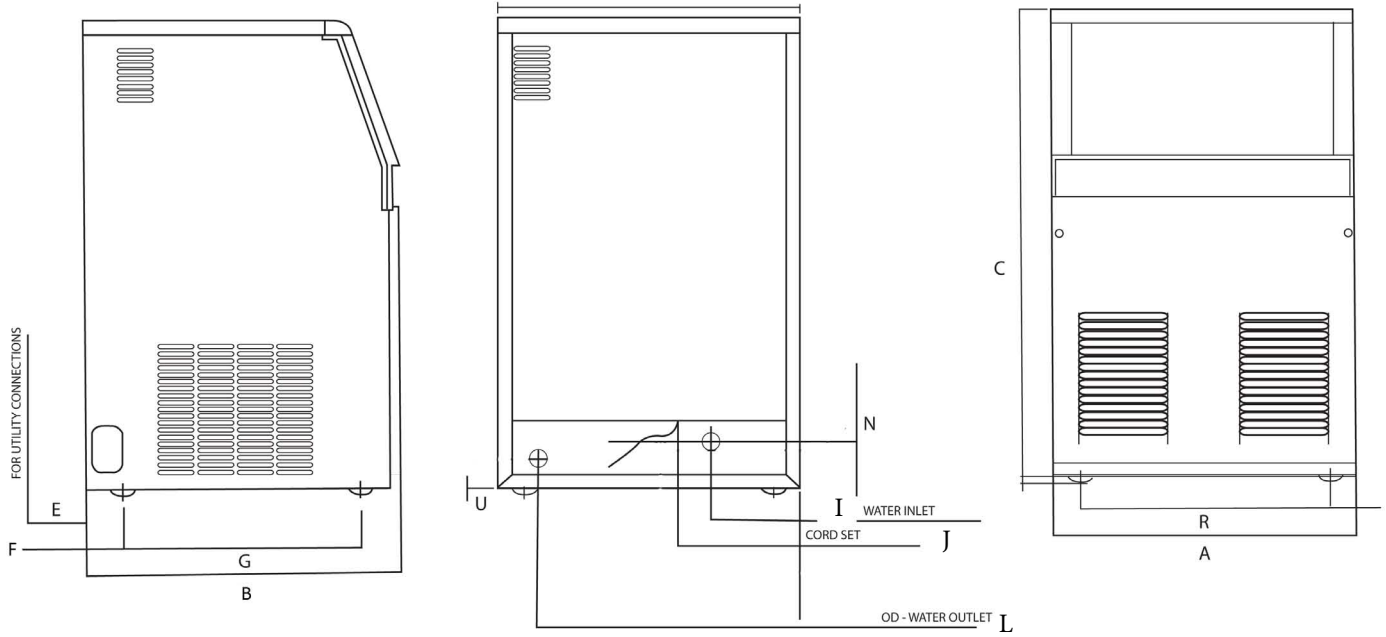

Ice-O-Matic
Ice. Pure and Simple

ICEU Series

ICEU 045
ICEU 065
ICEU 085

SPECIFICATIONS

MODEL	ICEU 045	ICEU 065	ICEU 085
Cooling System	A		
Outside Surface	SS		
Capacity (Up to)/24h	23kg	31kg	38kg
Storage Bin	14kg		
Medium Size Cubes /24h	1150	1500	1900
Height with Legs	N/A	858mm	910mm
Height with castors	760mm	760mm	810mm
Electrical Supply (V/Hz/Ph)	220/50/1		
Refrigerant	R134a		
Water Consumption (l/h)	4.6	4	6
Electric Consumption (kW/24h)	6.5	7	10
Shipping Weight (kg)	46	49	55
Net Weight (kg)	39	41	48
Comp. HP	1/4	1/4	3/8
Cube Size	M		
Min. Wire Diametre (mm2)	3x1		
Total Current (A)	2.2	2.4	3.2
Rated Output (W)	340	360	500
Fuse (A)	10		

MODEL	ICEU 045	ICEU 065	ICEU 085
A (width)	457		
B (depth)	522		
C (height)	725	725	777
E (min distance for utility)	152	152	152
F	57	50	50
G	360	410	410
I	155	320	320
J	195	130	130
L	398	398	398
N (connection ϕ)	21	21	21
R	380	365	365
S	457	457	457
U	44	56	56